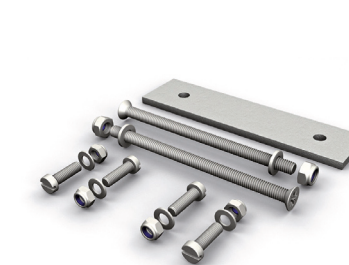

The easy way to mount several signs **next to each other**. Especially for mounting on **house walls, plastic posts with flat top, fences**, etc. The multiple aluminium combi plates with flat back combine the advantage of **shorter assembly times** with the proved **FP snap connection**

Art. Nr. / Item No.
16110-2

Art. Nr. / Item No.
16114-2

Art. Nr. / Item No.
16112-2

Für Stabmattenzäune / Geländer For bar mat fences / railings

Montage an Stabmattenzäune mit unserem Montageset S16186

Installation on bar mat fences with our installation set S16186

Art. Nr. / Item No.
S16186

Art. Nr. / Item No.
S16186

Wand-Montage mit 2 Schrauben / Dübel oder Verklebung
Wall mounting with 2 screws / plugs or glue

Art. Nr. / Item No.
16392

Art. Nr. / Item No.
16309

Art. Nr. / Item No.
16333

Holzzaun
Wooden Fence

Montage an (Brücke-) Geländer mit unserem Montageset 16187

Installation on (bridge) railings with our installation set 16187

Art. Nr. / Item No.
16187

max. 60 mm

Nur von Bewegungsflächen wegweisend montieren – Verletzungsgefahr!
Only mount in a way that points away from movement areas – risk of injury!